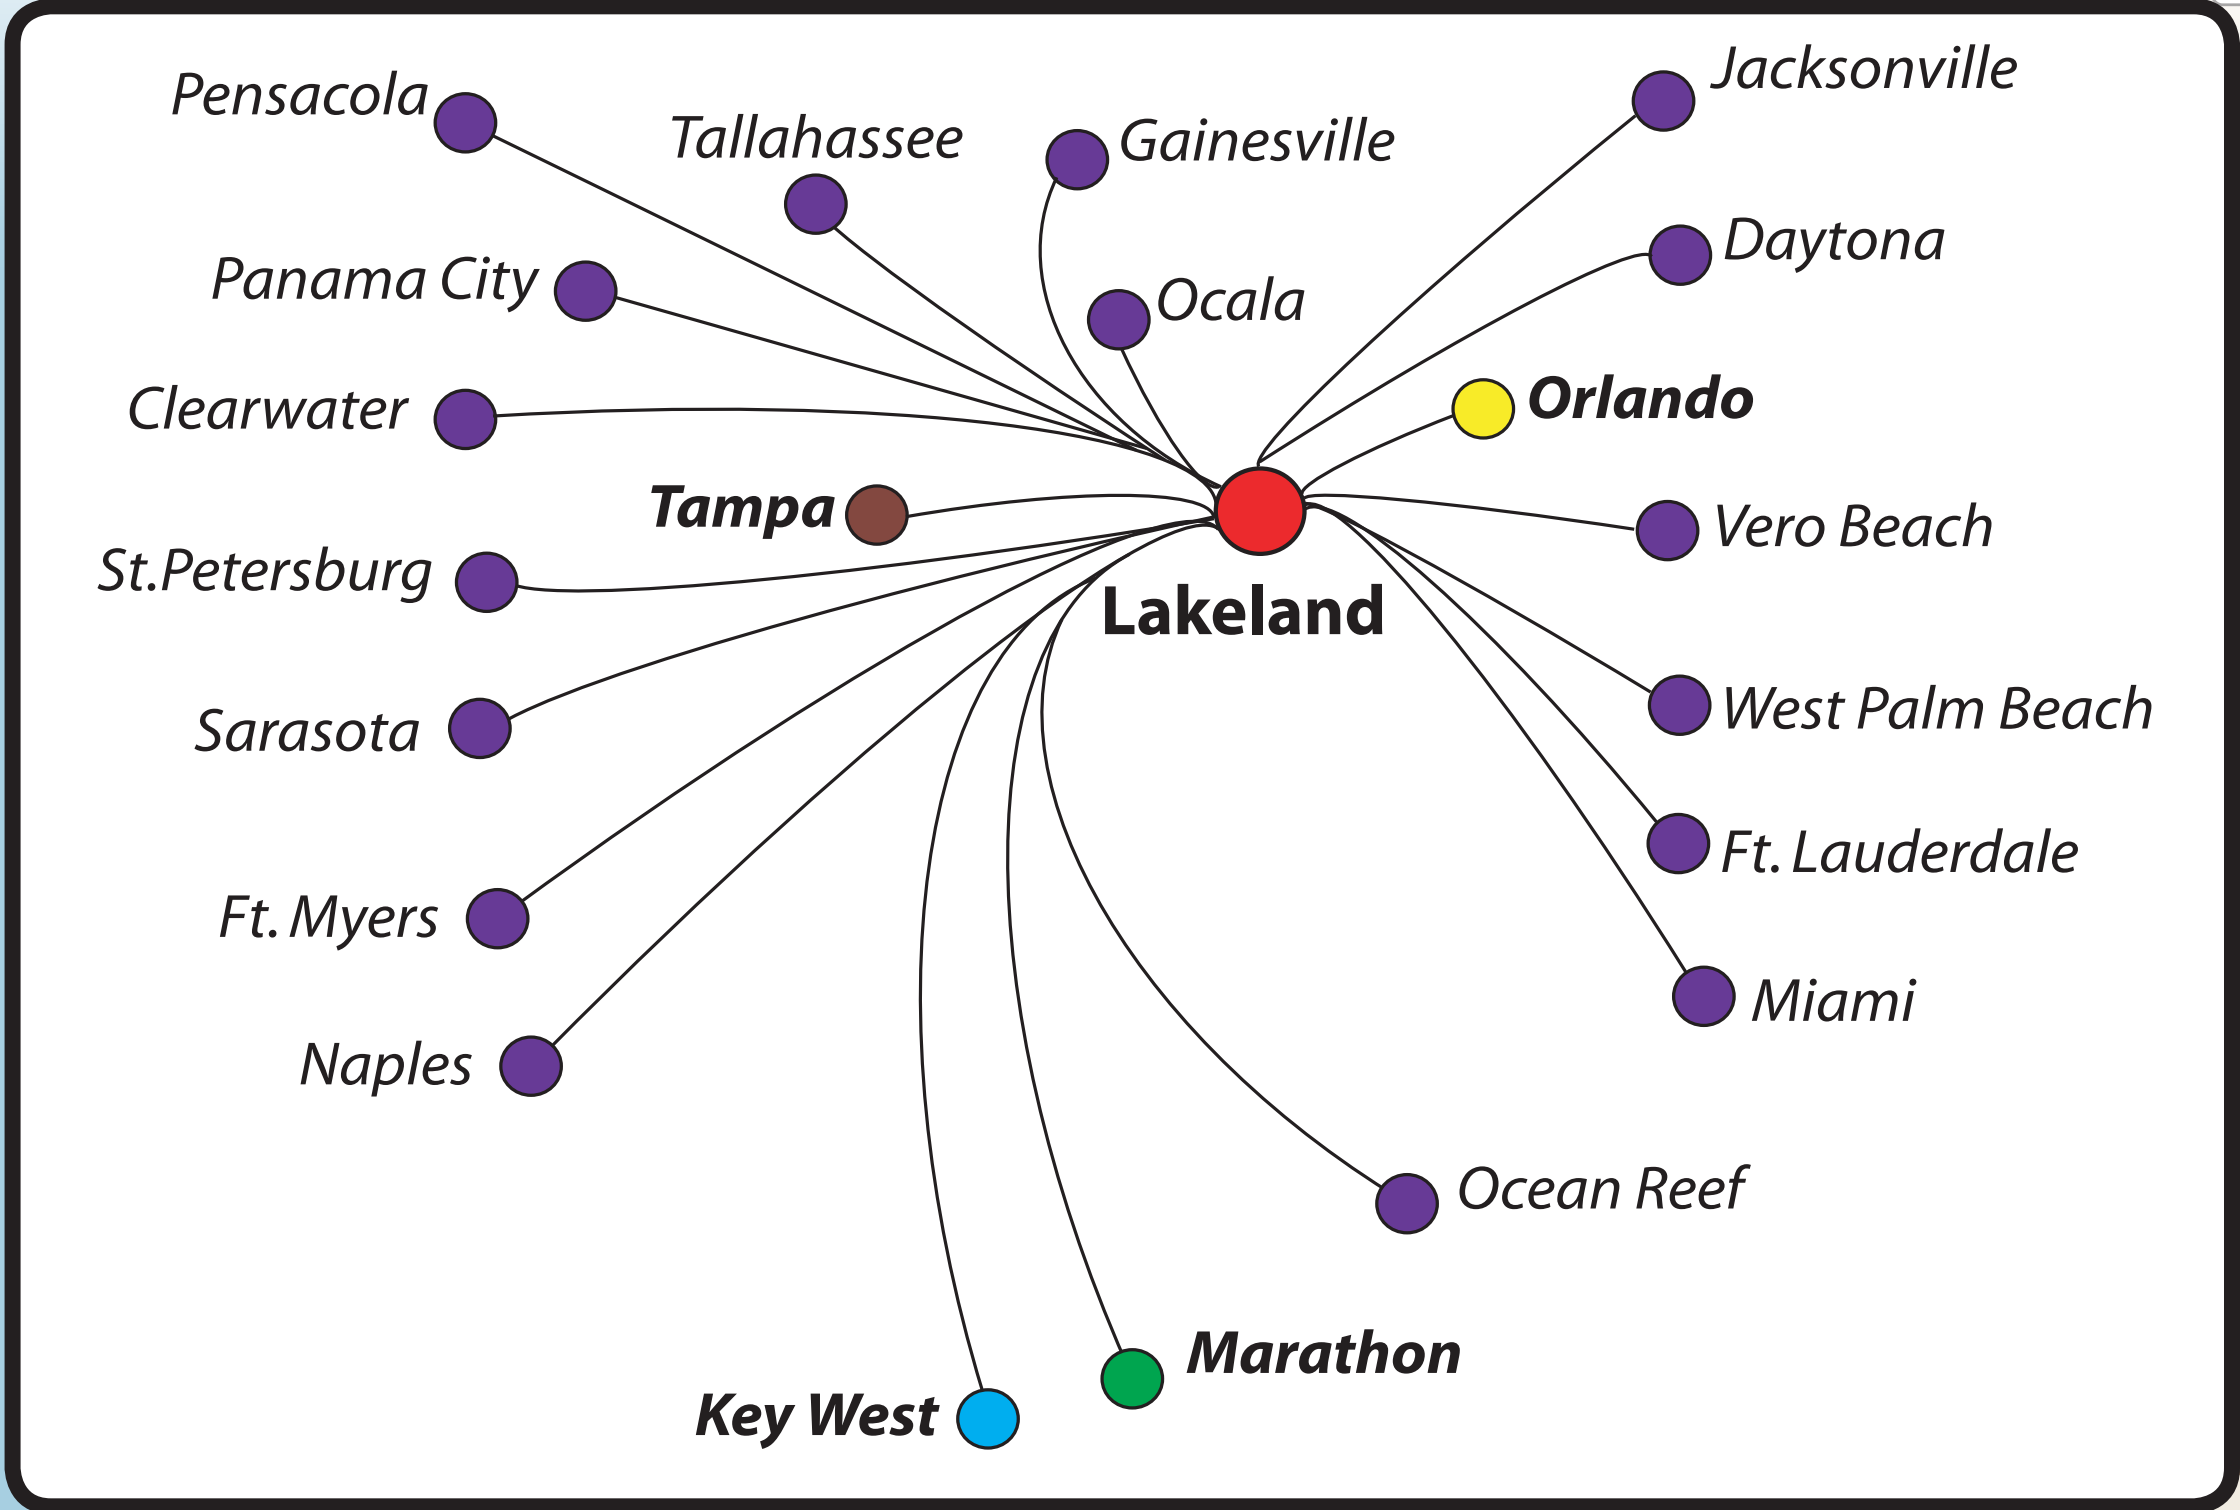

Florida Air Shuttle

Key West & Marathon Flights

Key West Flights

Departing	Flight	Time Enroute	Arriving
Lakeland	Flight 132	2 hrs. 30 min.	Key West
Orlando	Flight 332	2 hrs. 40 min.	Key West
Tampa	Flight 532	2 hrs. 40 min.	Key West
Key West	Flight 232	2 hrs. 30 min.	Lakeland
Key West	Flight 432	2 hrs. 40 min.	Orlando
Key West	Flight 632	2 hrs. 40 min.	Tampa

Marathon Flights

Departing	Flight	Time Enroute	Arriving
Lakeland	Flight 140	2 hrs. 11 min.	Marathon
Orlando	Flight 340	2 hrs. 20 min.	Marathon
Tampa	Flight 540	2 hrs. 20 min.	Marathon
Marathon	Flight 240	2 hrs. 11 min.	Lakeland
Marathon	Flight 440	2 hrs. 20 min.	Orlando
Marathon	Flight 640	2 hrs. 20 min.	Tampa

Atlantic Airlines
Reservations & Flight Information
1-800-879-0000
AtlanticAirlines.com