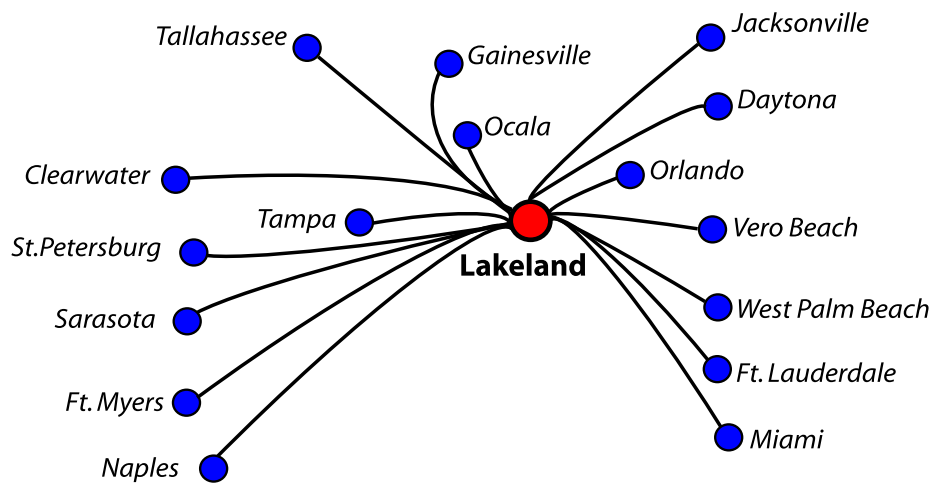

Atlantic Airlines

<http://www.atlanticairlines.com>

Florida Air Shuttle

To	Flight #	Flight Time	Round-Trip
Apalachicola	101	2 hours 7 min	\$1,004.00
Avon Park	102	21 minutes	\$153.00
Bartow	103	8 minutes	\$57.00
Boca Raton	104	1 hour 20 min	\$633.00
Brooksville	105	23 minutes	\$161.00
Chipley	106	2 hours 27 min	\$1,161.00
Clearwater	107	39 minutes	\$170.00
Crestview	108	2 hours 51 min	\$1,362.00
Cross City	109	1 hour 4 min	\$498.00
Daytona Beach	110	57 minutes	\$410.00
Defuniak Springs	111	2 hours 41 min	\$1,279.00
Destin Ft. Walton	112	2 hours 44 min	\$1,305.00
Fernandina Beach	113	1 hour 32 min	\$729.00
Ft. Myers	114	50 minutes	\$371.00
Ft. Lauderdale	115	1 hour 31 min	\$690.00
Ft. Pierce	116	54 minutes	\$428.00
Gainesville	117	58 minutes	\$450.00
Immokalee	118	56 minutes	\$432.00
Jacksonville	119	1 hour 28 min	\$672.00
Jax Downtown	120	1 hour 25 min	\$668.00
Kendall Tamiami	121	1 hour 31 min	\$720.00
Key West	122	1 hour 57 min	\$903.00
Labelle	123	47 minutes	\$354.00
Lake City	124	1 hours 16 min	\$589.00
Leesburg	125	30 minutes	\$223.00
Marathon	126	1 hour 56 min	\$903.00
Marco Island	127	1 hour 13min	\$541.00
Marianna	128	2 hours 15 min	\$1,065.00
Melbourne	129	45 minutes	\$323.00
Merritt Island	130	43 minutes	\$332.00
Miami	131	1 hour 32 min	\$711.00